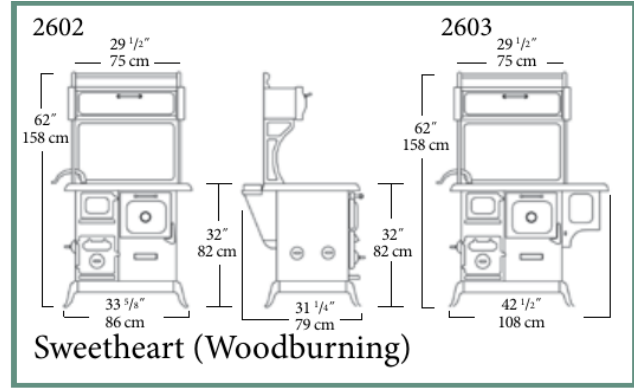

- | | | |
|---------|---------------------|------------------|
| | 1902 - no reservoir | 1903 - reservoir |
| Weight: | 610 lbs | 640 lbs |
- Flue size: 6"
 - Cooking surface dimensions: 35 1/4" x 25 3/4"
 - Oven size: 2.4 cu. ft.
 - Heating capacity: 50,000 BTU/hr heat output - 1200 to 1800 sq.ft.
 - Ideal wood length: 16"
 - Available with or without 5 gallon copper water reservoir with spigot, which provides hot water for dishes, humidifying, canning, etc.
 - The coal grate package must be ordered for coal burning
 - Summer grate position, adjustable for summer heating and cooking
- A fresh air kit may be ordered for intake of outside combustion air
 - A water jacket may be ordered for domestic hot water heating
 - Ash pan on sliding track
 - Top or front fuel loading
 - Installation: Woodburning stoves require strict adherence to clearance requirements and venting considerations. Heat shield kit is available to reduce clearances. Consult your dealer for complete installation advice.