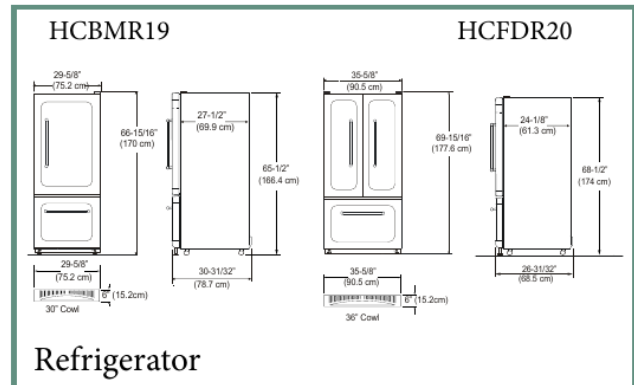

HCBMR19 - 30" Model	HCFDR20 - 36" Model
Height:	66^{5/8}" top of hinge 65^{1/2}" top of cabinet	69^{5/8}" top of hinge 68^{1/2}" top of cabinet
Capacity:	18.5 cu. ft. total 5.6 cu. ft. freezer 12.9 cu. ft. fresh food	19.7 cu. ft. total 5.4 cu. ft. freezer 14.4 cu. ft. fresh food
Electrical Requirements:	115 V, 60 Hz (on a separate 15 Amps circuit)	115 V, 60 Hz (on a separate 15 Amps circuit)
Plumbing Requirements:	3/4" copper tubing	3/4" copper tubing
Features:		
• Adjustable glass shelves	4	4
• Adjustable door shelves	5	2
• Humidity controlled sealed fruit/vegetable drawers	2	2
• Temperature controlled pantry drawer	1	1
• Sliding upper and lower freezer baskets with food organizers	Yes	Yes
• Clear gallon door storage shelves	No	Yes
• Ice maker	Optional	Located in freezer
• Internal filtered water dispenser	No	Yes
• Dairy center and pop can dispenser	Yes	Yes
• Energy Star rated	Yes	Yes
Cowls:	Available in 6" height	Available in 6" height