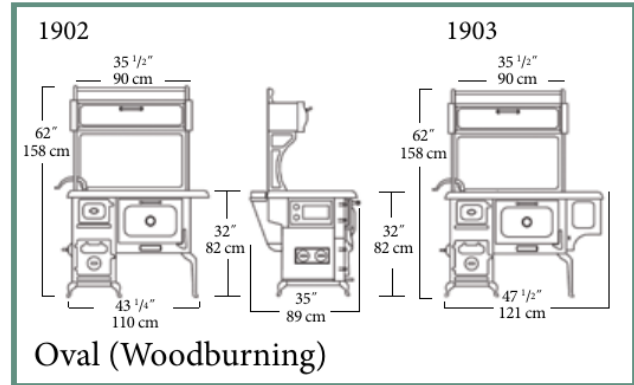

- | | | |
|---------|---------------------|------------------|
| | 1902 - no reservoir | 1903 - reservoir |
| Weight: | 610 lbs | 640 lbs |
- Flue size: 6"
 - Cooking surface dimensions: 35 1/4" x 25 3/4"
 - Oven size: 2.4 cu. ft.
 - Heating capacity: 50,000 BTU/hr heat output - 1200 to 1800 sq.ft.
 - Ideal wood length: 16"
 - Available with or without 5 gallon copper water reservoir with spigot, which provides hot water for dishes, humidifying, canning, etc.
 - The coal grate package must be ordered for coal burning
 - Summer grate position, adjustable for summer heating and cooking
- A fresh air kit may be ordered for intake of outside combustion air
 - A water jacket may be ordered for domestic hot water heating
 - Ash pan on sliding track
 - Top or front fuel loading
 - Installation: Woodburning stoves require strict adherence to clearance requirements and venting considerations. Heat shield kit is available to reduce clearances. Consult your dealer for complete installation advice.