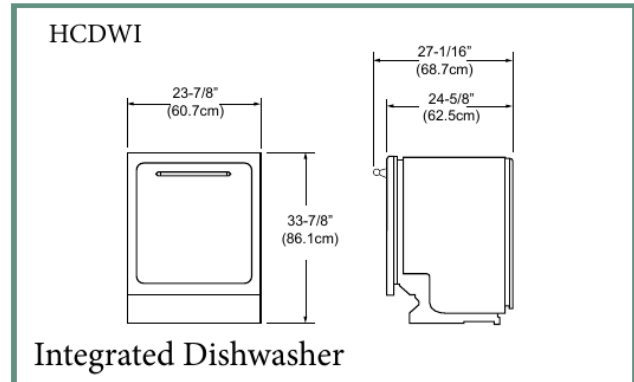

HCTTDW	Integrated Dishwasher Features
Height:	33 7/8"	• Durable stainless steel tub
Width:	23 7/8"	• 6 cycle options
Depth (without handle):	24 7/8"	• 15 place settings
Electrical Requirements:	120 V, 60 Hz, 15 Amps	• Integrated control panel
		• High temp wash
		• Energy Star